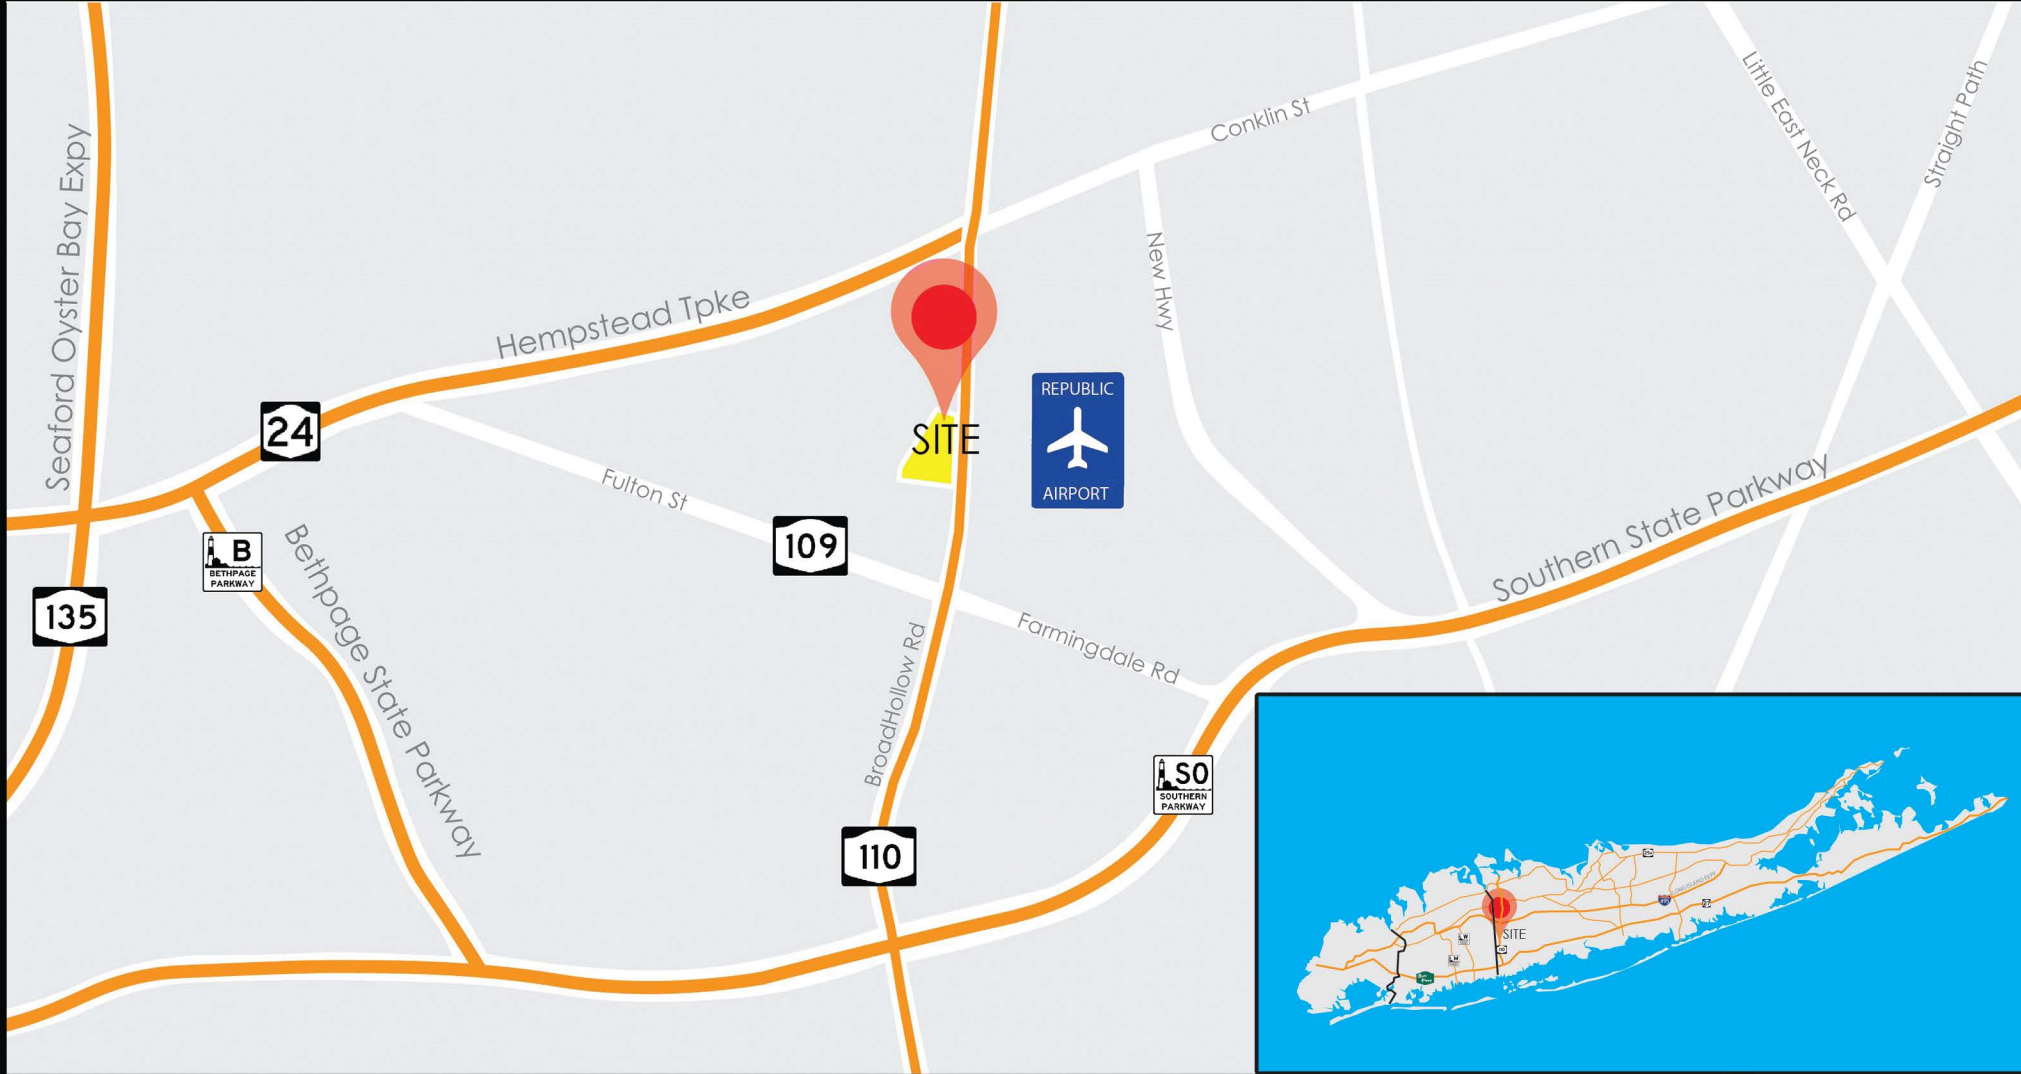

BDG SKYDRIVE

1024 BROADHOLLOW ROAD, FARMINGDALE, NY

AVAILABILITY

PREMISES

AVAILABLE SPACE 1

+/-2,660 SF

CEILING HEIGHT

AVAILABLE SPACE 1

+/-14'-0"

RADIUS

1 MILE
3 MILE
5 MILE

POPULATION

9,453
104,562
362,598

AVERAGE HOUSEHOLD INCOME

\$123,207
\$123,178
\$127,191

516.921.0800
WWW.BDG.NET

JON COHEN
JCOHEN@BDG.NET
516.624.1910

LOCATED ON ROUTE 110 BETWEEN CONKLIN STREET AND ROUTE 109

IN THE MIDDLE OF MAJOR ROUTE 110 CORRIDOR THAT IS HOME TO STARBUCKS, WALMART, CHIPOTLE, BOFA, PANERA BREAD, BUFFALO WILD WINGS, STEW LEONARDS, HOME DEPOT, BBB, PETSMART AND TWO MULTIPLEX THEATRES.

10 MINUTES FROM 495 L.I.E. AND 4 MINUTES FROM SOUTHERN STATE PARKWAY

BDG SKYDRIVE

- SITE**
- FLOOR & DECOR
 - LONGHORN STEAKHOUSE
 - UNITED ARTISTS Theatre
 - STARBUCKS
 - BOQ
 - at&t
 - MUGU
 - LX Hausys