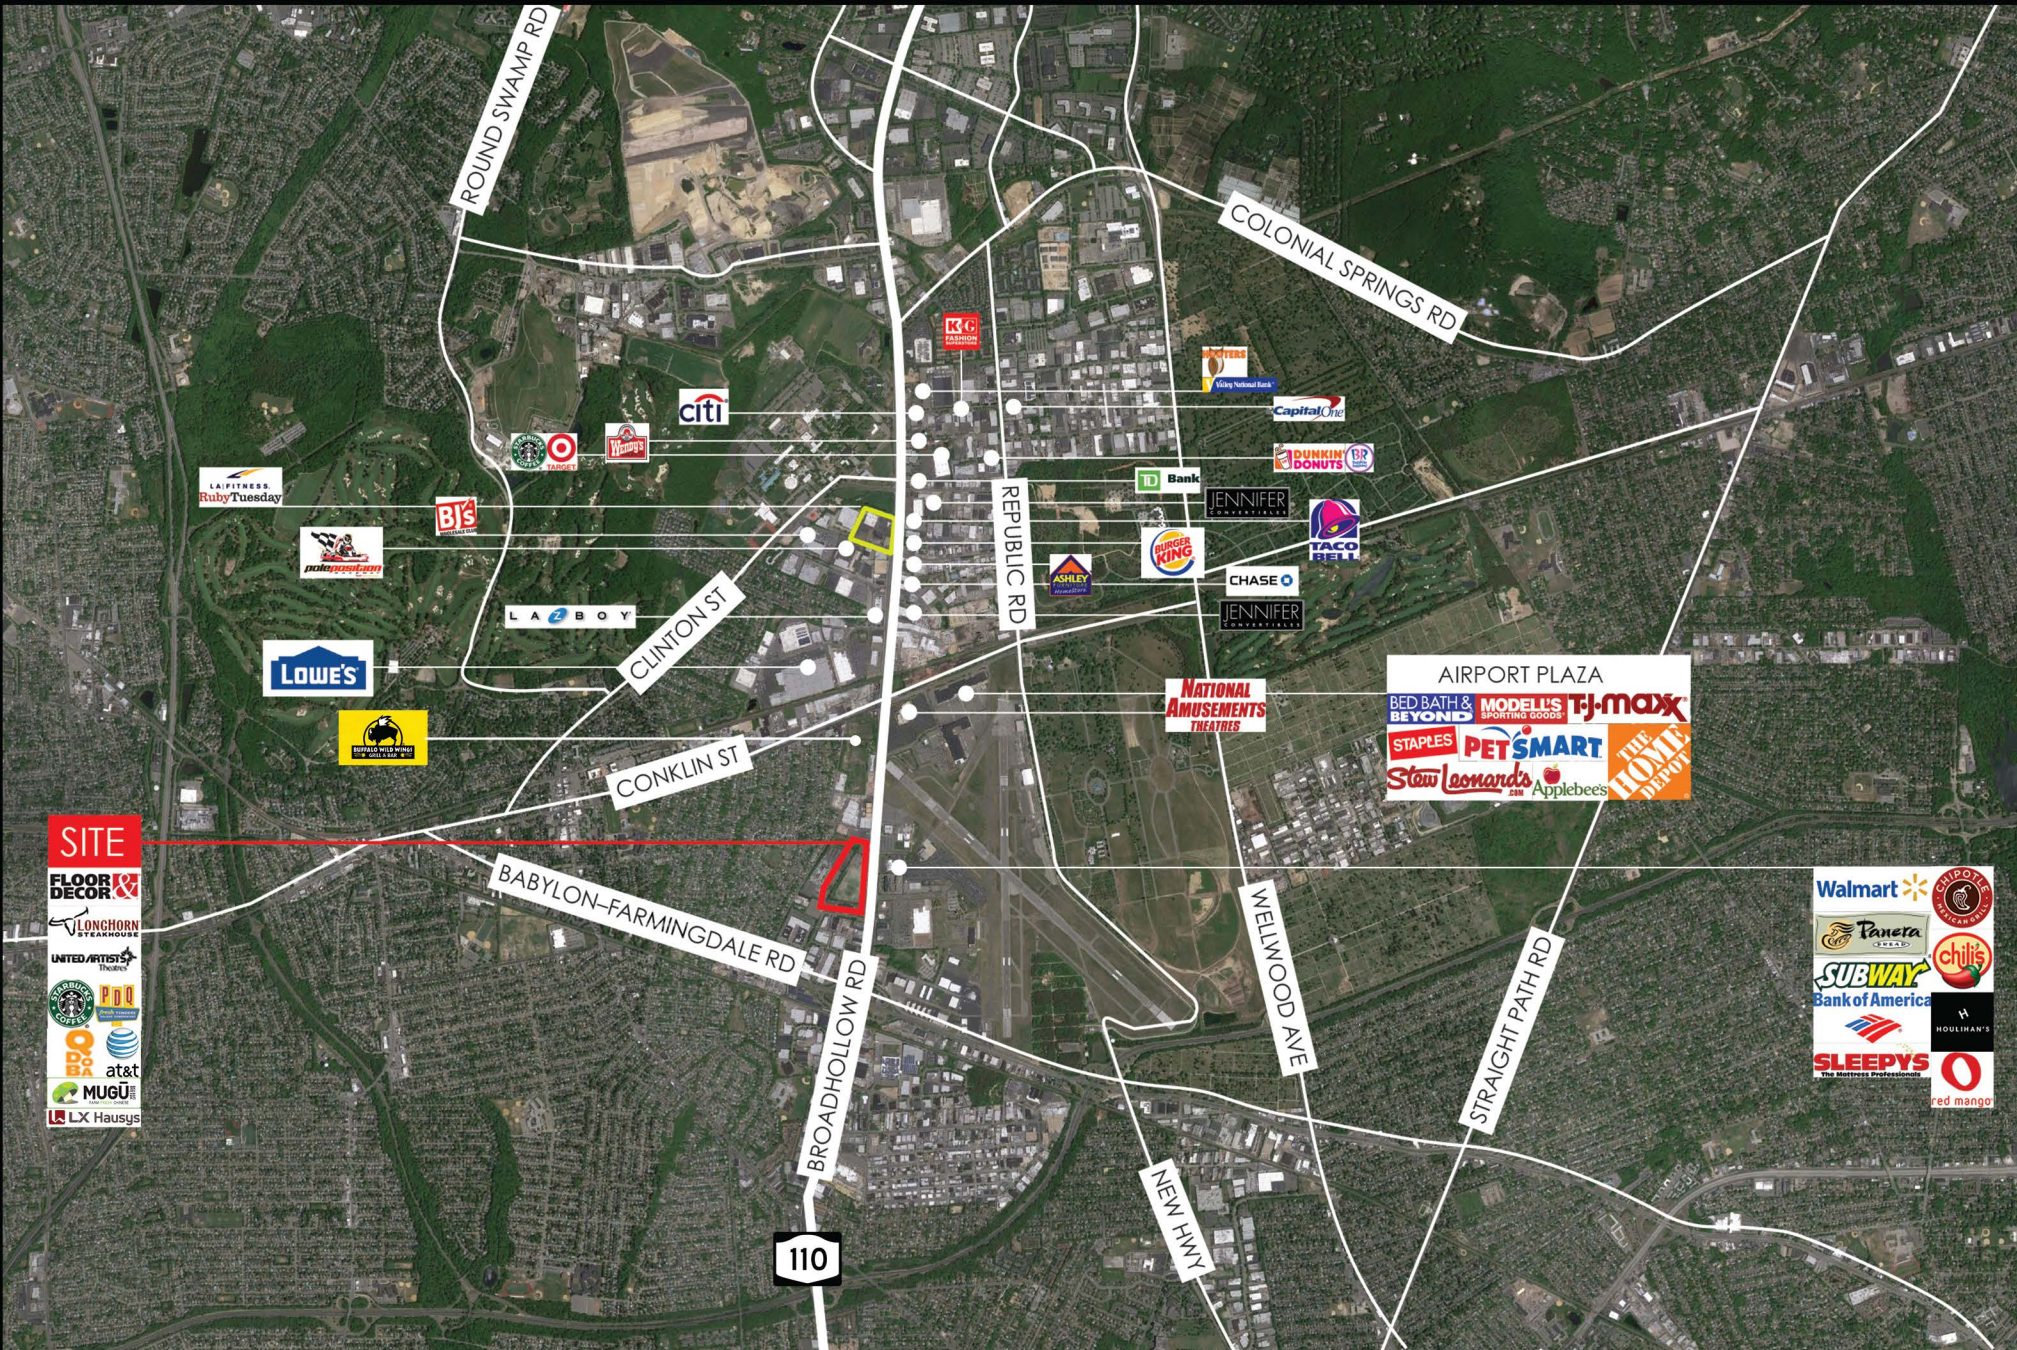

JON COHEN
JCOHEN@BDG.NET
516.624.1910

LOCATED ON ROUTE 110 BETWEEN CONKLIN STREET AND ROUTE 109

IN THE MIDDLE OF MAJOR ROUTE 110 CORRIDOR THAT IS HOME TO STARBUCKS, WALMART, CHIPOTLE, BOFA, PANERA BREAD, BUFFALO WILD WINGS, STEW LEONARDS, HOME DEPOT, BBB, PETSMART AND TWO MULTIPLEX THEATRES.

10 MINUTES FROM 495 L.I.E. AND 4 MINUTES FROM SOUTHERN STATE PARKWAY

BDG SKYDRIVE

- SITE**
- FLOOR & DECOR
 - LONGHORN STEAKHOUSE
 - UNITED ARTISTS Theatre
 - STARBUCKS
 - BOQ
 - at&t
 - MUGU
 - LX Hausys